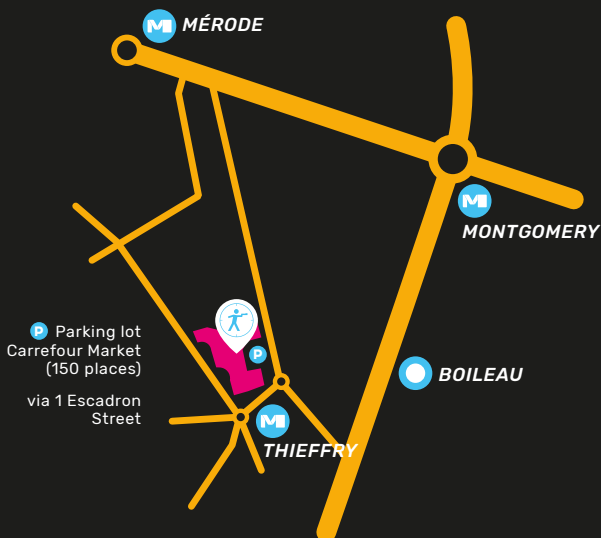

INVITATION FOR MY BIRTHDAY!

SPACE BRUSSELS LASER GAME

COME AND ENJOY THIS DELIRIOUS TEAM
GAME TOGETHER! A 500-SQM BRAND
NEW SPACE LABYRINTH IN ETTERBEEK,
BRUSSELS

THE SPACE LASER GAME IS 100% FUN!

SHOPPING ST.MICHEL

M Thieffry metro station (line 5)
97 Cours Saint Michel, 1040 Etterbeek

Open 7 days a week - Monday & Tuesday 12am till 9pm
Wednesday to Friday 12am till 10pm
Saturday 10am till 12pm - Sunday 12am till 10pm
During school holidays, every day open at 10am